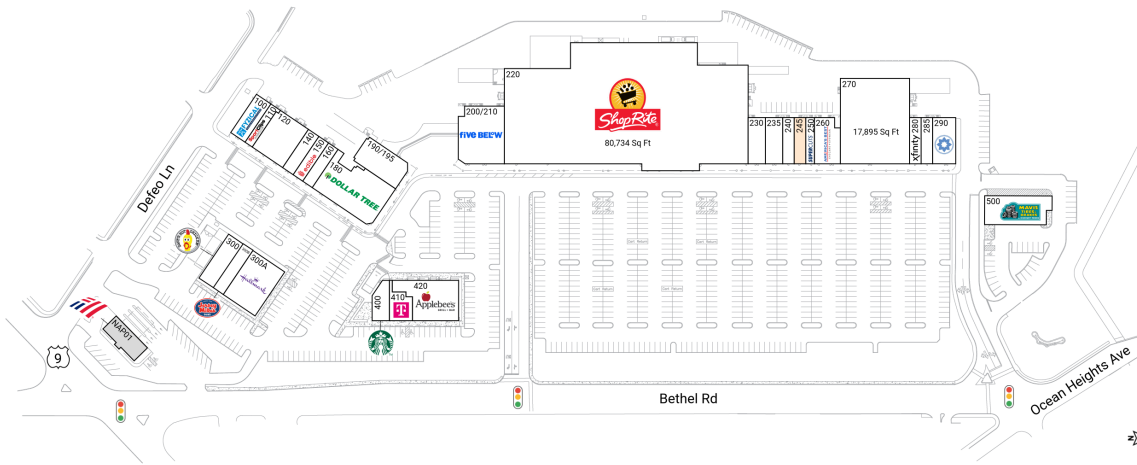

Ocean Heights Plaza

319 Bethel Road | Somers Point, NJ 08244

Atlantic County Atlantic City-Hammonton, NJ 179,179 Sq Ft

39.3321, -74.5957

Available Spaces

245 1,600 Sq Ft 360° 270A 334 Sq Ft

Current Tenants Space size listed in square feet

100	Fyzical	2,054
110	Sport Clips	1,230
120	Somers Point Dental, P.C.	4,865
140	Ocean Garden Kitchen	1,760
150	Edible Arrangements	1,600
160	OceanHeights Foot&Body Massage	1,600
180	Dollar Tree	9,552
190/195	J Suites	4,370
200/210	Five Below	7,756
220	ShopRite	80,734
230	Doggie Style	2,400
235	Manco & Manco's	2,400
240	Tony Beef	1,600
250	Supercuts	1,200
260	America's Best Contacts & Eyeglasses	3,423
270	Occupied	17,895
280	XFINITY by Comcast	1,600
285	Tiffani Nail & Beauty Spa	1,600
290	Club Pilates	3,200
300	Dave's Hot Chicken	3,000
300A	Hallmark Cards	6,000
300B	Jersey Mike's	1,774
400	Starbucks	1,860
410	T-Mobile	2,003
420	Applebee's	6,169
500	Mavis Tire	5,600
NAP01	Bank of America	0

This site plan is for illustrative and information purposes only, showing the general layout of the shopping center; and is not a legal survey. Brixmor makes no representation or warranty that the shopping center is exactly as depicted as site conditions and tenant mix are subject to change over time.
4058